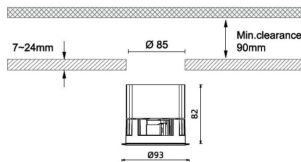

Waterproof plus

Lavov downlight from the family Waterproof with a power of 15W and an optics 50°. With a total lumen output of 894lm and a luminous efficiency of 68.77lm/W. ON/OFF driver. Made in die cast aluminum and finished in White color. IP65 degree of protection.

| | |
|---------------------|------------------------------------|
| Item code | 86.D042.2311.01 |
| Product type | Outdoor |
| Category | Recessed Wall & Ceiling |
| Family | Waterproof plus |
| Pictograms | |

Dimensions

Product dimensions (mm) diam 93mmxheight 82mm

Scheme

Product

| | |
|-----------------------------------|------------------|
| Real power (W) | 13 |
| Real luminous flux (Lm) | 894 |
| Luminous efficiency (Lm/W) | 68.77 |
| Beam angle (°) | 15 |
| IP | IP65 |
| Colour | White |
| Control gear included | Yes |
| Control gear | ON/OFF |
| Flicker Free | Yes |
| Light source | LED |
| Type of LED | COB |
| Colour temperature (K) | 3000 |
| Colour consistency (SDCM) | SDCM<3 |
| CRI | 90 |