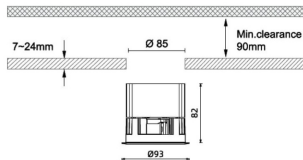

Item code	86.D042.2311.01
Product type	Outdoor
Category	Recessed Wall & Ceiling
Family	Waterproof plus

Pictograms

Dimensions

Product dimensions (mm) diam 93mmxheight 82mm

Scheme

Product

Real power (W)	13
Real luminous flux (Lm)	894
Luminous efficiency (Lm/W)	68.77
Beam angle (°)	15
IP	IP65
Colour	White
Control gear included	Yes
Control gear	ON/OFF
Flicker Free	Yes
Light source	LED
Type of LED	COB
Colour temperature (K)	3000
Colour consistency (SDCM)	SDCM<3
CRI	90