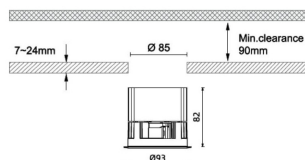

Item code	86.D042.2313.01
Product type	Outdoor
Category	Recessed Wall & Ceiling
Family	Waterproof plus

Pictograms

	220 240 V	CRI 80	SDCM 3	CE
Driver INCL.	DALI	50000h L80B10	IP 65	

Dimensions

Product dimensions (mm) diam 93mmxheight 82mm

Scheme

Product

Real power (W)	13
Real luminous flux (Lm)	894
Luminous efficiency (Lm/W)	68.77
Beam angle (°)	15
IP	IP65
Colour	White
Control gear included	Yes
Control gear	DALI
Flicker Free	Yes
Light source	LED
Type of LED	COB
Colour temperature (K)	3000
Colour consistency (SDCM)	SDCM<3
CRI	90