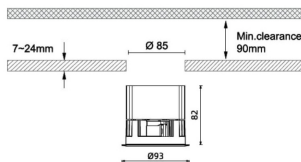

Waterproof plus

Lavov downlight from the family Waterproof with a power of 15W and an optics 50°. With a total lumen output of 894lm and a luminous efficiency of 68.77lm/W. DALI driver. Made in die cast aluminum and finished in White color. IP65 degree of protection.

Item code	86.D042.2313.01
Product type	Indoor
Category	Downlights
Family	Waterproof
Subfamily	Waterproof plus
Pictograms	

Dimensions

Product dimensions (mm) diam 93mmxheight 82mm

Scheme

Product	
Real power (W)	13
Real luminous flux (Lm)	894
Luminous efficiency (Lm/W)	68.77
Beam angle (°)	15
IP	IP65
Colour	White
Control gear included	Yes
Control gear	DALI
Flicker Free	Yes
Light source	LED
Type of LED	COB
Colour temperature (K)	3000
Colour consistency (SDCM)	SDCM<3
CRI	90