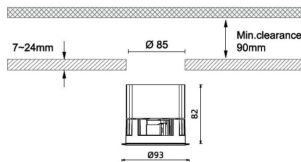

Waterproof plus

Lavov downlight from the family Waterproof with a power of 15W and an optics 50°. With a total lumen output of 889lm and a luminous efficiency of 68.38lm/W. ON/OFF driver. Made in die cast aluminum and finished in White color. IP65 degree of protection.

Item code	86.D042.2321.01
Product type	Outdoor
Category	Recessed Wall & Ceiling
Family	Waterproof plus
Pictograms	

Dimensions

Product dimensions (mm) diam 93mmxheight 82mm

Scheme

Product	
Real power (W)	13
Real luminous flux (Lm)	889
Luminous efficiency (Lm/W)	68.38
Beam angle (°)	24
IP	IP65
Colour	White
Control gear included	Yes
Control gear	ON/OFF
Flicker Free	Yes
Light source	LED
Type of LED	COB
Colour temperature (K)	3000
Colour consistency (SDCM)	SDCM<3
CRI	90