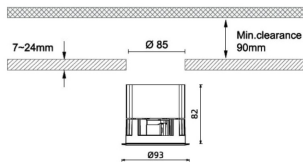

Waterproof plus

Lavov downlight from the family Waterproof with a power of 15W and an optics 50°. With a total lumen output of 889lm and a luminous efficiency of 68.38lm/W. ON/OFF driver. Made in die cast aluminum and finished in White color. IP65 degree of protection.

Item code	86.D042.2321.01
Product type	Outdoor
Category	Recessed Wall & Ceiling
Family	Waterproof plus
Pictograms	

Dimensions

Product dimensions (mm) diam 93mmxheight 82mm

Scheme

Product	
Real power (W)	13
Real luminous flux (Lm)	889
Luminous efficiency (Lm/W)	68.38
Beam angle (°)	24
IP	IP65
Colour	White
Control gear included	Yes
Control gear	ON/OFF
Flicker Free	Yes
Light source	LED
Type of LED	COB
Colour temperature (K)	3000
Colour consistency (SDCM)	SDCM<3
CRI	90