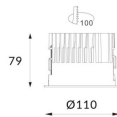

### Waterproof plus

Lavov downlight from the family Waterproof with a power of 15W and an optics 50°. With a total lumen output of 889lm and a luminous efficiency of 68.38lm/W. DALI driver. Made in die cast aluminum and finished in White color. IP65 degree of protection.

### Dimensions

**Product dimensions (mm)** diam 93mmxheight 82mm

### Scheme

<b>Product</b>	
<b>Real power (W)</b>	<b>13</b>
<b>Real luminous flux (Lm)</b>	<b>889</b>
<b>Luminous efficiency (Lm/W)</b>	<b>68.38</b>
<b>Beam angle (°)</b>	<b>24</b>
<b>IP</b>	<b>IP65</b>
<b>Colour</b>	<b>White</b>
<b>Control gear included</b>	<b>Yes</b>
<b>Control gear</b>	<b>DALI</b>
<b>Flicker Free</b>	<b>Yes</b>
<b>Light source</b>	<b>LED</b>
<b>Type of LED</b>	<b>COB</b>
<b>Colour temperature (K)</b>	<b>3000</b>
<b>Colour consistency (SDCM)</b>	<b>SDCM&lt;3</b>
<b>CRI</b>	<b>90</b>