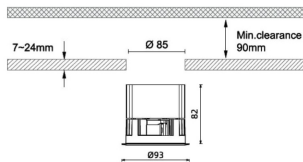

Item code	86.D042.2323.01
Product type	Outdoor
Category	Recessed Wall & Ceiling
Family	Waterproof plus

Pictograms

	220 240 V	CRI 80	SDCM 3	CE
Driver INCL.		50000h L80B10	IP 65	

Dimensions

Product dimensions (mm) diam 93mmxheight 82mm

Scheme

Product

Real power (W)	13
Real luminous flux (Lm)	889
Luminous efficiency (Lm/W)	68.38
Beam angle (°)	24
IP	IP65
Colour	White
Control gear included	Yes
Control gear	DALI
Flicker Free	Yes
Light source	LED
Type of LED	COB
Colour temperature (K)	3000
Colour consistency (SDCM)	SDCM<3
CRI	90