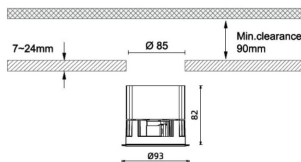

Waterproof plus

Lavov downlight from the family Waterproof with a power of 15W and an optics 50°. With a total lumen output of 927lm and a luminous efficiency of 71.3lm/W.ON/OFF driver. Made in die cast aluminum and finished in White color. IP65 degree of protection.

Item code	86.D042.2331.01
Product type	Indoor
Category	Downlights
Family	Waterproof
Subfamily	Waterproof plus
Pictograms	

Dimensions

Product dimensions (mm) diam 93mmxheight 82mm

Scheme

Product	
Real power (W)	13
Real luminous flux (Lm)	927
Luminous efficiency (Lm/W)	71.3
Beam angle (°)	36
IP	IP65
Colour	White
Control gear included	Yes
Control gear	ON/OFF
Flicker Free	Yes
Light source	LED
Type of LED	COB
Colour temperature (K)	3000
Colour consistency (SDCM)	SDCM<3
CRI	90