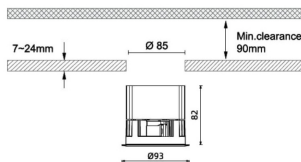

### Waterproof plus

Lavov downlight from the family Waterproof with a power of 15W and an optics 50°. With a total lumen output of 927lm and a luminous efficiency of 71.3lm/W. ON/OFF driver. Made in die cast aluminum and finished in White color. IP65 degree of protection.

### Dimensions

**Product dimensions (mm) diam 93mmxheight 82mm**

### Scheme

<b>Product</b>	
<b>Real power (W)</b>	<b>13</b>
<b>Real luminous flux (Lm)</b>	<b>927</b>
<b>Luminous efficiency (Lm/W)</b>	<b>71.3</b>
<b>Beam angle (°)</b>	<b>36</b>
<b>IP</b>	<b>IP65</b>
<b>Colour</b>	<b>White</b>
<b>Control gear included</b>	<b>Yes</b>
<b>Control gear</b>	<b>ON/OFF</b>
<b>Flicker Free</b>	<b>Yes</b>
<b>Light source</b>	<b>LED</b>
<b>Type of LED</b>	<b>COB</b>
<b>Colour temperature (K)</b>	<b>3000</b>
<b>Colour consistency (SDCM)</b>	<b>SDCM&lt;3</b>
<b>CRI</b>	<b>90</b>