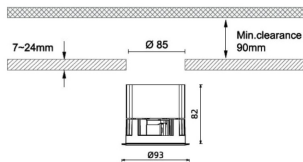

Scheme

Product

Real power (W)	13
Real luminous flux (Lm)	927
Luminous efficiency (Lm/W)	71.3
Beam angle (°)	36
IP	IP65
Colour	White
Control gear included	Yes
Control gear	ON/OFF
Flicker Free	Yes
Light source	LED
Type of LED	COB
Colour temperature (K)	3000
Colour consistency (SDCM)	SDCM<3
CRI	90