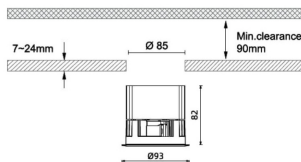

Item code 86.D042.2333.01

Product type Indoor

Category Downlights

Family Waterproof

Subfamily Waterproof plus

Pictograms

Dimensions

Product dimensions (mm) diam 93mm x height 82mm

Scheme

Product

Real power (W) 13

Real luminous flux (Lm) 927

Luminous efficiency (Lm/W) 71.3

Beam angle (°) 36

IP IP65

Colour White