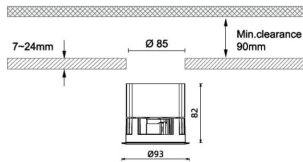

**Waterproof plus**

Lavov downlight from the family Waterproof with a power of 15W and an optics 50o. With a total lumen output of 927lm and a luminous efficiency of 71.3lm/W. DALI driver. Made in die cast aluminum and finished in White color. IP65 degree of protection.

<b>Item code</b>	<b>86.D042.2333.01</b>
<b>Product type</b>	<b>Outdoor</b>
<b>Category</b>	<b>Recessed Wall &amp; Ceiling</b>
<b>Family</b>	<b>Waterproof plus</b>

<b>Pictograms</b>	

**Dimensions**

**Product dimensions (mm) diam 93mmxheight 82mm**

**Scheme**

<b>Product</b>	
<b>Real power (W)</b>	<b>13</b>
<b>Real luminous flux (Lm)</b>	<b>927</b>
<b>Luminous efficiency (Lm/W)</b>	<b>71.3</b>
<b>Beam angle (°)</b>	<b>36</b>
<b>IP</b>	<b>IP65</b>
<b>Colour</b>	<b>White</b>
<b>Control gear included</b>	<b>Yes</b>
<b>Control gear</b>	<b>DALI</b>
<b>Flicker Free</b>	<b>Yes</b>
<b>Light source</b>	<b>LED</b>
<b>Type of LED</b>	<b>COB</b>
<b>Colour temperature (K)</b>	<b>3000</b>
<b>Colour consistency (SDCM)</b>	<b>SDCM&lt;3</b>
<b>CRI</b>	<b>90</b>