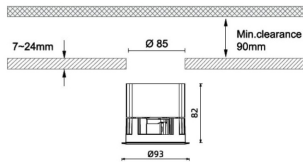

Scheme

Product

Real power (W)	13
Real luminous flux (Lm)	764
Luminous efficiency (Lm/W)	58.76
Beam angle (°)	60
IP	IP65
Colour	White
Control gear included	Yes
Control gear	ON/OFF
Flicker Free	Yes
Light source	LED
Type of LED	COB
Colour temperature (K)	3000
Colour consistency (SDCM)	SDCM<3
CRI	90