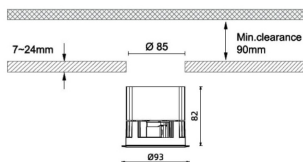

Waterproof plus

Lavov downlight from the family Waterproof with a power of 15W and an optics 50°. With a total lumen output of 764lm and a luminous efficiency of 58.76lm/W. ON/OFF driver. Made in die cast aluminum and finished in White color. IP65 degree of protection.

Item code	86.D042.2341.01
Product type	Outdoor
Category	Recessed Wall & Ceiling
Family	Waterproof plus
Pictograms	

Dimensions

Product dimensions (mm) diam 93mmxheight 82mm

Scheme

Product

Real power (W)	13
Real luminous flux (Lm)	764
Luminous efficiency (Lm/W)	58.76
Beam angle (°)	60
IP	IP65
Colour	White
Control gear included	Yes
Control gear	ON/OFF
Flicker Free	Yes
Light source	LED
Type of LED	COB
Colour temperature (K)	3000
Colour consistency (SDCM)	SDCM<3
CRI	90