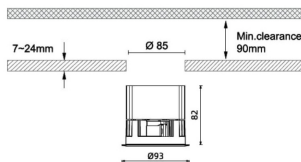

### Waterproof plus

Lavov downlight from the family Waterproof with a power of 15W and an optics 50°. With a total lumen output of 764lm and a luminous efficiency of 58.76lm/W. ON/OFF driver. Made in die cast aluminum and finished in White color. IP65 degree of protection.

### Dimensions

**Product dimensions (mm)** diam 93mmxheight 82mm

### Product

<b>Real power (W)</b>	<b>13</b>
<b>Real luminous flux (Lm)</b>	<b>764</b>
<b>Luminous efficiency (Lm/W)</b>	<b>58.76</b>
<b>Beam angle (°)</b>	<b>60</b>
<b>IP</b>	<b>IP65</b>
<b>Colour</b>	<b>White</b>
<b>Control gear included</b>	<b>Yes</b>
<b>Control gear</b>	<b>ON/OFF</b>
<b>Flicker Free</b>	<b>Yes</b>
<b>Light source</b>	<b>LED</b>
<b>Type of LED</b>	<b>COB</b>
<b>Colour temperature (K)</b>	<b>3000</b>
<b>Colour consistency (SDCM)</b>	<b>SDCM&lt;3</b>
<b>CRI</b>	<b>90</b>