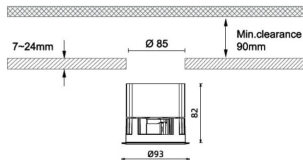

Item code	86.D042.2341.01
Product type	Outdoor
Category	Recessed Wall & Ceiling
Family	Waterproof plus

Pictograms

Dimensions

Product dimensions (mm) diam 93mmxheight 82mm

Scheme

Product

Real power (W)	13
Real luminous flux (Lm)	764
Luminous efficiency (Lm/W)	58.76
Beam angle (°)	60
IP	IP65
Colour	White
Control gear included	Yes
Control gear	ON/OFF
Flicker Free	Yes
Light source	LED
Type of LED	COB
Colour temperature (K)	3000
Colour consistency (SDCM)	SDCM<3
CRI	90