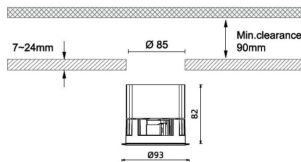

Waterproof plus

Lavov downlight from the family Waterproof with a power of 15W and an optics 50°. With a total lumen output of 764lm and a luminous efficiency of 58.76lm/W. ON/OFF driver. Made in die cast aluminum and finished in White color. IP65 degree of protection.

| | |
|---------------------|------------------------------------|
| Item code | 86.D042.2341.01 |
| Product type | Outdoor |
| Category | Recessed Wall & Ceiling |
| Family | Waterproof plus |
| Pictograms | |

Dimensions

Product dimensions (mm) diam 93mmxheight 82mm

Scheme

Product

| | |
|-----------------------------------|------------------|
| Real power (W) | 13 |
| Real luminous flux (Lm) | 764 |
| Luminous efficiency (Lm/W) | 58.76 |
| Beam angle (°) | 60 |
| IP | IP65 |
| Colour | White |
| Control gear included | Yes |
| Control gear | ON/OFF |
| Flicker Free | Yes |
| Light source | LED |
| Type of LED | COB |
| Colour temperature (K) | 3000 |
| Colour consistency (SDCM) | SDCM<3 |
| CRI | 90 |