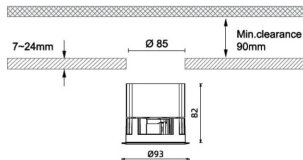

Waterproof plus

Lavov downlight from the family Waterproof with a power of 15W and an optics 50o. With a total lumen output of 764lm and a luminous efficiency of 58.76lm/W. DALI driver. Made in die cast aluminum and finished in White color. IP65 degree of protection.

Item code	86.D042.2343.01
Product type	Outdoor
Category	Recessed Wall & Ceiling
Family	Waterproof plus
Pictograms	

Dimensions

Product dimensions (mm) diam 93mmxheight 82mm

Scheme

Product

Real power (W)	13
Real luminous flux (Lm)	764
Luminous efficiency (Lm/W)	58.76
Beam angle (°)	60
IP	IP65
Colour	White
Control gear included	Yes
Control gear	DALI
Flicker Free	Yes
Light source	LED
Type of LED	COB
Colour temperature (K)	3000
Colour consistency (SDCM)	SDCM<3
CRI	90