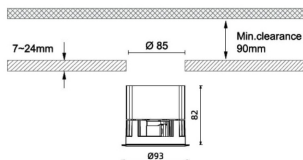

Waterproof plus

Lavov downlight from the family Waterproof with a power of 15W and an optics 50o. With a total lumen output of 764lm and a luminous efficiency of 58.76lm/W. DALI driver. Made in die cast aluminum and finished in White color. IP65 degree of protection.

Item code	86.D042.2343.01
Product type	Outdoor
Category	Recessed Wall & Ceiling
Family	Waterproof plus

Pictograms	    
	   

Dimensions

Product dimensions (mm) diam 93mmxheight 82mm

Scheme

Product

Real power (W)	13
Real luminous flux (Lm)	764
Luminous efficiency (Lm/W)	58.76
Beam angle (°)	60
IP	IP65
Colour	White
Control gear included	Yes
Control gear	DALI
Flicker Free	Yes
Light source	LED
Type of LED	COB
Colour temperature (K)	3000
Colour consistency (SDCM)	SDCM<3
CRI	90