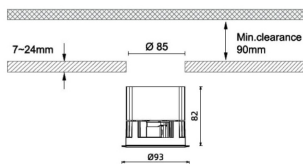

Item code	86.D042.2343.01
Product type	Outdoor
Category	Recessed Wall & Ceiling
Family	Waterproof plus

Pictograms

Dimensions

Product dimensions (mm) diam 93mmxheight 82mm

Scheme

Product

Real power (W)	13
Real luminous flux (Lm)	764
Luminous efficiency (Lm/W)	58.76
Beam angle (°)	60
IP	IP65
Colour	White
Control gear included	Yes
Control gear	DALI
Flicker Free	Yes
Light source	LED
Type of LED	COB
Colour temperature (K)	3000
Colour consistency (SDCM)	SDCM<3
CRI	90