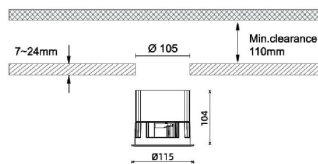

Waterproof plus

Lavov downlight from the family Waterproof with a power of 15W and an optics 50o. With a total lumen output of 2084lm and a luminous efficiency of 69.45999999999994lm/W.ON/OFF driver. Made in die cast aluminum and finished in White color. IP65 degree of protection.

Item code	86.D042.3311.01
Product type	Indoor
Category	Downlights
Family	Waterproof
Subfamily	Waterproof plus
Pictograms	

Dimensions

Product dimensions (mm) diam 115mmxheight 104mm

Scheme

Product

Real power (W)	30
Real luminous flux (Lm)	2084
Luminous efficiency (Lm/W)	69.45999999999994
Beam angle (°)	15
IP	IP65
Colour	White
Control gear included	Yes
Control gear	ON/OFF
Flicker Free	Yes
Light source	LED
Type of LED	COB
Colour temperature (K)	3000
Colour consistency (SDCM)	SDCM<3
CRI	90