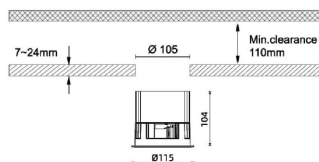

Waterproof plus

Lavov downlight from the family Waterproof with a power of 15W and an optics 50°. With a total lumen output of 2084lm and a luminous efficiency of 69.45999999999994lm/W. ON/OFF driver. Made in die cast aluminum and finished in White color. IP65 degree of protection.

Item code	86.D042.3311.01
Product type	Outdoor
Category	Recessed Wall & Ceiling
Family	Waterproof plus
Pictograms	

Dimensions

Product dimensions (mm) diam 115mmxheight 104mm

Scheme

Product	
Real power (W)	30
Real luminous flux (Lm)	2084
Luminous efficiency (Lm/W)	69.45999999999994
Beam angle (°)	15
IP	IP65
Colour	White
Control gear included	Yes
Control gear	ON/OFF
Flicker Free	Yes
Light source	LED
Type of LED	COB
Colour temperature (K)	3000
Colour consistency (SDCM)	SDCM<3
CRI	90