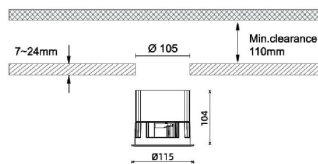

### Waterproof plus

Lavov downlight from the family Waterproof with a power of 15W and an optics 50°. With a total lumen output of 2084lm and a luminous efficiency of 69.45999999999994lm/W. ON/OFF driver. Made in die cast aluminum and finished in White color. IP65 degree of protection.

### Dimensions

**Product dimensions (mm)** diam 115mmxheight 104mm

### Product

|                                   |                          |
|-----------------------------------|--------------------------|
| <b>Real power (W)</b>             | <b>30</b>                |
| <b>Real luminous flux (Lm)</b>    | <b>2084</b>              |
| <b>Luminous efficiency (Lm/W)</b> | <b>69.45999999999994</b> |
| <b>Beam angle (°)</b>             | <b>15</b>                |
| <b>IP</b>                         | <b>IP65</b>              |
| <b>Colour</b>                     | <b>White</b>             |
| <b>Control gear included</b>      | <b>Yes</b>               |
| <b>Control gear</b>               | <b>ON/OFF</b>            |
| <b>Flicker Free</b>               | <b>Yes</b>               |
| <b>Light source</b>               | <b>LED</b>               |
| <b>Type of LED</b>                | <b>COB</b>               |
| <b>Colour temperature (K)</b>     | <b>3000</b>              |
| <b>Colour consistency (SDCM)</b>  | <b>SDCM&lt;3</b>         |
| <b>CRI</b>                        | <b>90</b>                |