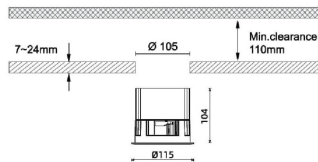

Waterproof plus

Lavov downlight from the family Waterproof with a power of 15W and an optics 50o. With a total lumen output of 2084lm and a luminous efficiency of 69.45999999999994lm/W. ON/OFF driver. Made in die cast aluminum and finished in White color. IP65 degree of protection.

Item code	86.D042.3311.01
Product type	Outdoor
Category	Recessed Wall & Ceiling
Family	Waterproof plus

Pictograms

Dimensions

Product dimensions (mm) diam 115mmxheight 104mm

Scheme

Product

Real power (W)	30
Real luminous flux (Lm)	2084
Luminous efficiency (Lm/W)	69.45999999999994
Beam angle (°)	15
IP	IP65
Colour	White
Control gear included	Yes
Control gear	ON/OFF
Flicker Free	Yes
Light source	LED
Type of LED	COB
Colour temperature (K)	3000
Colour consistency (SDCM)	SDCM<3
CRI	90