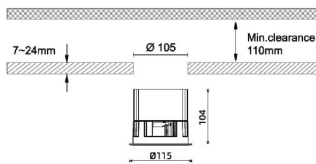

**Waterproof plus**

Lavov downlight from the family Waterproof with a power of 15W and an optics 50°. With a total lumen output of 2084lm and a luminous efficiency of 69.45999999999994lm/W. ON/OFF driver. Made in die cast aluminum and finished in White color. IP65 degree of protection.

<b>Item code</b>	<b>86.D042.3311.01</b>
<b>Product type</b>	<b>Outdoor</b>
<b>Category</b>	<b>Recessed Wall &amp; Ceiling</b>
<b>Family</b>	<b>Waterproof plus</b>
<b>Pictograms</b>	

**Dimensions**

**Product dimensions (mm) diam 115mmxheight 104mm**

**Scheme**

<b>Product</b>	
<b>Real power (W)</b>	<b>30</b>
<b>Real luminous flux (Lm)</b>	<b>2084</b>
<b>Luminous efficiency (Lm/W)</b>	<b>69.45999999999994</b>
<b>Beam angle (°)</b>	<b>15</b>
<b>IP</b>	<b>IP65</b>
<b>Colour</b>	<b>White</b>
<b>Control gear included</b>	<b>Yes</b>
<b>Control gear</b>	<b>ON/OFF</b>
<b>Flicker Free</b>	<b>Yes</b>
<b>Light source</b>	<b>LED</b>
<b>Type of LED</b>	<b>COB</b>
<b>Colour temperature (K)</b>	<b>3000</b>
<b>Colour consistency (SDCM)</b>	<b>SDCM&lt;3</b>
<b>CRI</b>	<b>90</b>