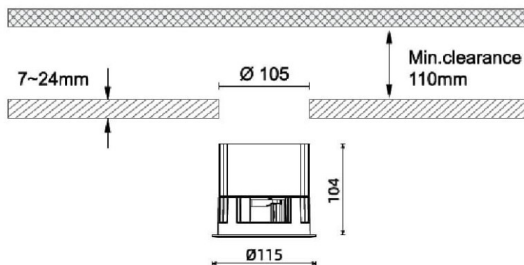

Waterproof plus

Lavov downlight from the family Waterproof with a power of 15W and an optics 50°. With a total lumen output of 2084lm and a luminous efficiency of 69.45999999999994lm/W. DALI driver. Made in die cast aluminum and finished in White color. IP65 degree of protection.

Dimensions

Product dimensions (mm) diam 115mmxheight 104mm

Scheme

Item code	86.D042.3313.01
Product type	Outdoor
Category	Recessed Wall & Ceiling
Family	Waterproof plus
Pictograms	

Product

Real power (W)	30
Real luminous flux (Lm)	2084
Luminous efficiency (Lm/W)	69.45999999999994
Beam angle (°)	15
IP	IP65
Colour	White
Control gear included	Yes
Control gear	DALI
Flicker Free	Yes
Light source	LED
Type of LED	COB
Colour temperature (K)	3000
Colour consistency (SDCM)	SDCM<3
CRI	90