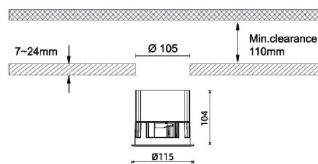

Waterproof plus

Lavov downlight from the family Waterproof with a power of 15W and an optics 50o. With a total lumen output of 2084lm and a luminous efficiency of 69.45999999999994lm/W. DALI driver. Made in die cast aluminum and finished in White color. IP65 degree of protection.

Item code	86.D042.3313.01
Product type	Outdoor
Category	Recessed Wall & Ceiling
Family	Waterproof plus

Pictograms

Dimensions

Product dimensions (mm) diam 115mmxheight 104mm

Scheme

Product

Real power (W)	30
Real luminous flux (Lm)	2084
Luminous efficiency (Lm/W)	69.45999999999994
Beam angle (°)	15
IP	IP65
Colour	White
Control gear included	Yes
Control gear	DALI
Flicker Free	Yes
Light source	LED
Type of LED	COB
Colour temperature (K)	3000
Colour consistency (SDCM)	SDCM<3
CRI	90