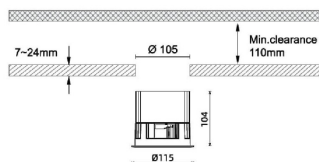

Waterproof plus

Lavov downlight from the family Waterproof with a power of 15W and an optics 50°. With a total lumen output of 2084lm and a luminous efficiency of 69.45999999999994lm/W. DALI driver. Made in die cast aluminum and finished in White color. IP65 degree of protection.

Item code	86.D042.3313.01
Product type	Outdoor
Category	Recessed Wall & Ceiling
Family	Waterproof plus
Pictograms	

Dimensions

Product dimensions (mm) diam 115mmxheight 104mm

Scheme

Product

Real power (W)	30
Real luminous flux (Lm)	2084
Luminous efficiency (Lm/W)	69.45999999999994
Beam angle (°)	15
IP	IP65
Colour	White
Control gear included	Yes
Control gear	DALI
Flicker Free	Yes
Light source	LED
Type of LED	COB
Colour temperature (K)	3000
Colour consistency (SDCM)	SDCM<3
CRI	90