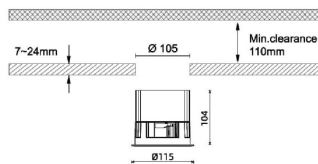

### Waterproof plus

Lavov downlight from the family Waterproof with a power of 15W and an optics 50°. With a total lumen output of 2084lm and a luminous efficiency of 69.45999999999994lm/W. DALI driver. Made in die cast aluminum and finished in White color. IP65 degree of protection.

### Dimensions

**Product dimensions (mm)** diam 115mmxheight 104mm

### Product

<b>Real power (W)</b>	<b>30</b>
<b>Real luminous flux (Lm)</b>	<b>2084</b>
<b>Luminous efficiency (Lm/W)</b>	<b>69.45999999999994</b>
<b>Beam angle (°)</b>	<b>15</b>
<b>IP</b>	<b>IP65</b>
<b>Colour</b>	<b>White</b>
<b>Control gear included</b>	<b>Yes</b>
<b>Control gear</b>	<b>DALI</b>
<b>Flicker Free</b>	<b>Yes</b>
<b>Light source</b>	<b>LED</b>
<b>Type of LED</b>	<b>COB</b>
<b>Colour temperature (K)</b>	<b>3000</b>
<b>Colour consistency (SDCM)</b>	<b>SDCM&lt;3</b>
<b>CRI</b>	<b>90</b>