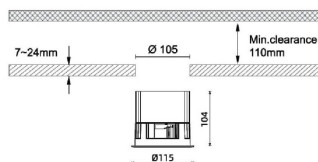

**Waterproof plus**

Lavov downlight from the family Waterproof with a power of 15W and an optics 50°. With a total lumen output of 2084lm and a luminous efficiency of 69.45999999999994lm/W. DALI driver. Made in die cast aluminum and finished in White color. IP65 degree of protection.

<b>Item code</b>	<b>86.D042.3313.01</b>
<b>Product type</b>	<b>Outdoor</b>
<b>Category</b>	<b>Recessed Wall &amp; Ceiling</b>
<b>Family</b>	<b>Waterproof plus</b>
<b>Pictograms</b>	

**Dimensions**

**Product dimensions (mm) diam 115mmxheight 104mm**

**Scheme**

<b>Product</b>	
<b>Real power (W)</b>	<b>30</b>
<b>Real luminous flux (Lm)</b>	<b>2084</b>
<b>Luminous efficiency (Lm/W)</b>	<b>69.45999999999994</b>
<b>Beam angle (°)</b>	<b>15</b>
<b>IP</b>	<b>IP65</b>
<b>Colour</b>	<b>White</b>
<b>Control gear included</b>	<b>Yes</b>
<b>Control gear</b>	<b>DALI</b>
<b>Flicker Free</b>	<b>Yes</b>
<b>Light source</b>	<b>LED</b>
<b>Type of LED</b>	<b>COB</b>
<b>Colour temperature (K)</b>	<b>3000</b>
<b>Colour consistency (SDCM)</b>	<b>SDCM&lt;3</b>
<b>CRI</b>	<b>90</b>