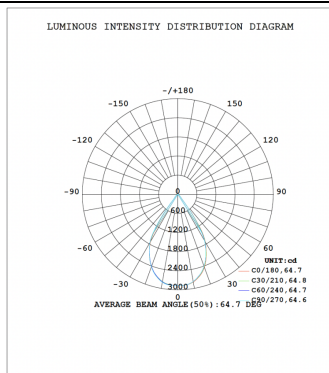

Waterproof

Lavov downlight from the family Waterproof with a power of 15W and an optics 50o. With a total lumen output of 2072lm and a luminous efficiency of 69.09999999999994lm/W. ON/OFF driver. Made in die cast aluminum and finished in White color. IP65 degree of protection.

Item code	86.D042.3321.01
Product type	Indoor
Category	Downlights
Family	Waterproof

Pictograms

	220 240 V	CRI 80	SDCM 3	CE
Driver INCL.	On Off	50000h L80B10	IP 65	

Dimensions

Product dimensions (mm) diam 115mmxheight 104mm

Scheme

Photometry

Product	
Real power (W)	30
Real luminous flux (Lm)	2072
Luminous efficiency (Lm/W)	69.09999999999994
Beam angle (°)	24
IP	IP65
Colour	White
Control gear included	Yes
Control gear	ON/OFF
Flicker Free	Yes
Light source	LED
Type of LED	COB
Colour temperature (K)	3000
Colour consistency (SDCM)	SDCM<3
CRI	90