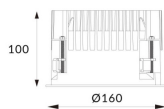

Item code	86.D042.3321.01
Product type	Indoor
Category	Downlights
Family	Waterproof

Pictograms

	220 240 V	CRI 80	SDCM 3	CE
Driver INCL.	On Off	50000h L80B10	IP 65	

Dimensions

Product dimensions (mm) diam 115mmxheight 104mm

Scheme

Photometry

Product	
Real power (W)	30
Real luminous flux (Lm)	2072
Luminous efficiency (Lm/W)	69.09999999999994
Beam angle (°)	24
IP	IP65
Colour	White
Control gear included	Yes
Control gear	ON/OFF
Flicker Free	Yes
Light source	LED
Type of LED	COB
Colour temperature (K)	3000
Colour consistency (SDCM)	SDCM<3
CRI	90