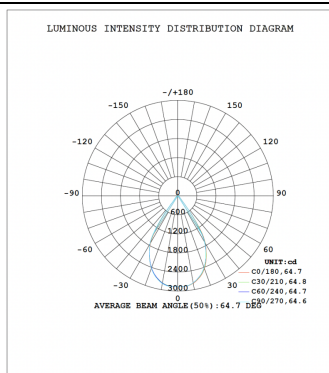

Waterproof

Lavov downlight from the family Waterproof with a power of 15W and an optics 50o. With a total lumen output of 2072lm and a luminous efficiency of 69.09999999999994lm/W.ON/OFF driver. Made in die cast aluminum and finished in White color. IP65 degree of protection.

Item code	86.D042.3321.01
Product type	Indoor
Category	Downlights
Family	Waterproof
Pictograms	

Dimensions

Product dimensions (mm) diam 115mmxheight 104mm

Scheme

Photometry

Product	
Real power (W)	30
Real luminous flux (Lm)	2072
Luminous efficiency (Lm/W)	69.09999999999994
Beam angle (°)	24
IP	IP65
Colour	White
Control gear included	Yes
Control gear	ON/OFF
Flicker Free	Yes
Light source	LED
Type of LED	COB
Colour temperature (K)	3000
Colour consistency (SDCM)	SDCM<3
CRI	90