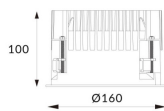

**Waterproof**

Lavov downlight from the family Waterproof with a power of 15W and an optics 50o. With a total lumen output of 2072lm and a luminous efficiency of 69.09999999999994lm/W.ON/OFF driver. Made in die cast aluminum and finished in White color. IP65 degree of protection.

<b>Item code</b>	<b>86.D042.3321.01</b>
<b>Product type</b>	<b>Indoor</b>
<b>Category</b>	<b>Downlights</b>
<b>Family</b>	<b>Waterproof</b>
<b>Pictograms</b>	

**Dimensions**

**Product dimensions (mm) diam 115mmxheight 104mm**

**Scheme**

**Photometry**

<b>Product</b>	
<b>Real power (W)</b>	<b>30</b>
<b>Real luminous flux (Lm)</b>	<b>2072</b>
<b>Luminous efficiency (Lm/W)</b>	<b>69.09999999999994</b>
<b>Beam angle (°)</b>	<b>24</b>
<b>IP</b>	<b>IP65</b>
<b>Colour</b>	<b>White</b>
<b>Control gear included</b>	<b>Yes</b>
<b>Control gear</b>	<b>ON/OFF</b>
<b>Flicker Free</b>	<b>Yes</b>
<b>Light source</b>	<b>LED</b>
<b>Type of LED</b>	<b>COB</b>
<b>Colour temperature (K)</b>	<b>3000</b>
<b>Colour consistency (SDCM)</b>	<b>SDCM&lt;3</b>
<b>CRI</b>	<b>90</b>