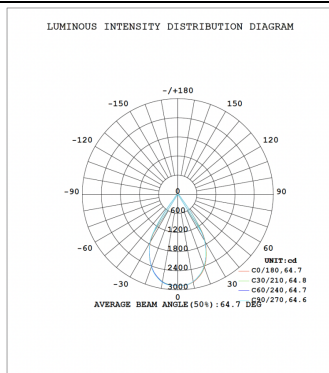

**Waterproof**

Lavov downlight from the family Waterproof with a power of 15W and an optics 50o. With a total lumen output of 2072lm and a luminous efficiency of 69.09999999999994lm/W.ON/OFF driver. Made in die cast aluminum and finished in White color. IP65 degree of protection.

**Scheme**

**Photometry**

<b>Product</b>	
<b>Real power (W)</b>	<b>30</b>
<b>Real luminous flux (Lm)</b>	<b>2072</b>
<b>Luminous efficiency (Lm/W)</b>	<b>69.09999999999994</b>
<b>Beam angle (°)</b>	<b>24</b>
<b>IP</b>	<b>IP65</b>
<b>Colour</b>	<b>White</b>
<b>Control gear included</b>	<b>Yes</b>
<b>Control gear</b>	<b>ON/OFF</b>
<b>Flicker Free</b>	<b>Yes</b>
<b>Light source</b>	<b>LED</b>
<b>Type of LED</b>	<b>COB</b>
<b>Colour temperature (K)</b>	<b>3000</b>
<b>Colour consistency (SDCM)</b>	<b>SDCM&lt;3</b>
<b>CRI</b>	<b>90</b>