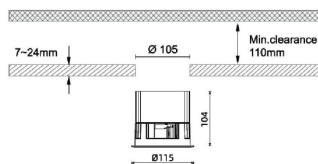

Waterproof

Lavov downlight from the family Waterproof with a power of 15W and an optics 50o. With a total lumen output of 2072lm and a luminous efficiency of 69.09999999999994lm/W.ON/OFF driver. Made in die cast aluminum and finished in White color. IP65 degree of protection.

Item code	86.D042.3321.01
Product type	Indoor
Category	Downlights
Family	Waterproof
Pictograms	

Dimensions

Product dimensions (mm) diam 115mmxheight 104mm

Scheme

Photometry

Product	
Real power (W)	30
Real luminous flux (Lm)	2072
Luminous efficiency (Lm/W)	69.09999999999994
Beam angle (°)	24
IP	IP65
Colour	White
Control gear included	Yes
Control gear	ON/OFF
Flicker Free	Yes
Light source	LED
Type of LED	COB
Colour temperature (K)	3000
Colour consistency (SDCM)	SDCM<3
CRI	90