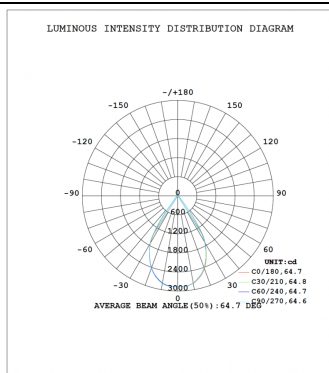

On
Off

50000h
L80B10

IP
65

Dimensions

Product dimensions (mm) diam 115mmxheight 104mm

Scheme

Photometry

Product	
Real power (W)	30
Real luminous flux (Lm)	2072
Luminous efficiency (Lm/W)	69.09999999999994
Beam angle (°)	24
IP	IP65
Colour	White
Control gear included	Yes
Control gear	ON/OFF
Flicker Free	Yes
Light source	LED
Type of LED	COB
Colour temperature (K)	3000
Colour consistency (SDCM)	SDCM<3
CRI	90