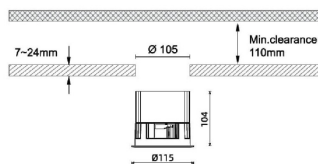

On
Off

50000h
L80B10

IP
65

Dimensions

Product dimensions (mm) diam 115mmxheight 104mm

Scheme

Photometry

Product	
Real power (W)	30
Real luminous flux (Lm)	2072
Luminous efficiency (Lm/W)	69.09999999999994
Beam angle (°)	24
IP	IP65
Colour	White
Control gear included	Yes
Control gear	ON/OFF
Flicker Free	Yes
Light source	LED
Type of LED	COB
Colour temperature (K)	3000
Colour consistency (SDCM)	SDCM<3
CRI	90