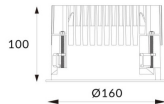

**Waterproof plus**

Lavov downlight from the family Waterproof with a power of 15W and an optics 50o. With a total lumen output of 2072lm and a luminous efficiency of 69.09999999999994lm/W. ON/OFF driver. Made in die cast aluminum and finished in White color. IP65 degree of protection.

<b>Item code</b>	<b>86.D042.3321.01</b>
<b>Product type</b>	<b>Outdoor</b>
<b>Category</b>	<b>Recessed Wall &amp; Ceiling</b>
<b>Family</b>	<b>Waterproof plus</b>

**Pictograms**

**Dimensions**

**Product dimensions (mm) diam 115mmxheight 104mm**

**Scheme**

**Photometry**

**Product**

<b>Real power (W)</b>	<b>30</b>
<b>Real luminous flux (Lm)</b>	<b>2072</b>
<b>Luminous efficiency (Lm/W)</b>	<b>69.09999999999994</b>
<b>Beam angle (°)</b>	<b>24</b>
<b>IP</b>	<b>IP65</b>
<b>Colour</b>	<b>White</b>
<b>Control gear included</b>	<b>Yes</b>
<b>Control gear</b>	<b>ON/OFF</b>
<b>Flicker Free</b>	<b>Yes</b>
<b>Light source</b>	<b>LED</b>
<b>Type of LED</b>	<b>COB</b>
<b>Colour temperature (K)</b>	<b>3000</b>
<b>Colour consistency (SDCM)</b>	<b>SDCM&lt;3</b>
<b>CRI</b>	<b>90</b>