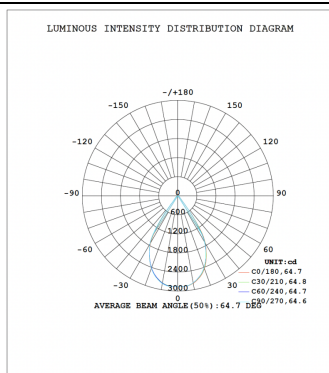

Waterproof plus

Lavov downlight from the family Waterproof with a power of 15W and an optics 50o. With a total lumen output of 2072lm and a luminous efficiency of 69.09999999999994lm/W.ON/OFF driver. Made in die cast aluminum and finished in White color. IP65 degree of protection.

Item code	86.D042.3321.01
Product type	Outdoor
Category	Recessed Wall & Ceiling
Family	Waterproof plus
Pictograms	

Dimensions

Product dimensions (mm) diam 115mmxheight 104mm

Scheme

Photometry

Product	
Real power (W)	30
Real luminous flux (Lm)	2072
Luminous efficiency (Lm/W)	69.09999999999994
Beam angle (°)	24
IP	IP65
Colour	White
Control gear included	Yes
Control gear	ON/OFF
Flicker Free	Yes
Light source	LED
Type of LED	COB
Colour temperature (K)	3000
Colour consistency (SDCM)	SDCM<3
CRI	90