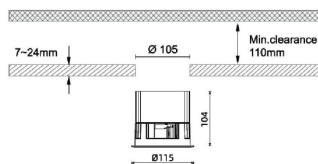

Waterproof plus

Lavov downlight from the family Waterproof with a power of 15W and an optics 50o. With a total lumen output of 2072lm and a luminous efficiency of 69.09999999999994lm/W.ON/OFF driver. Made in die cast aluminum and finished in White color. IP65 degree of protection.

Item code	86.D042.3321.01
Product type	Outdoor
Category	Recessed Wall & Ceiling
Family	Waterproof plus
Pictograms	

Dimensions

Product dimensions (mm) diam 115mmxheight 104mm

Scheme

Photometry

Product	
Real power (W)	30
Real luminous flux (Lm)	2072
Luminous efficiency (Lm/W)	69.09999999999994
Beam angle (°)	24
IP	IP65
Colour	White
Control gear included	Yes
Control gear	ON/OFF
Flicker Free	Yes
Light source	LED
Type of LED	COB
Colour temperature (K)	3000
Colour consistency (SDCM)	SDCM<3
CRI	90