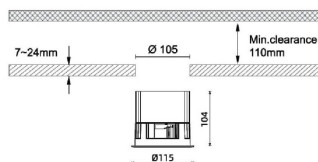

Waterproof plus

Lavov downlight from the family Waterproof with a power of 15W and an optics 50°. With a total lumen output of 2072lm and a luminous efficiency of 69.09999999999994lm/W. DALI driver. Made in die cast aluminum and finished in White color. IP65 degree of protection.

Item code	86.D042.3323.01
Product type	Outdoor
Category	Recessed Wall & Ceiling
Family	Waterproof plus
Pictograms	

Dimensions

Product dimensions (mm) diam 115mmxheight 104mm

Scheme

Product

Real power (W)	30
Real luminous flux (Lm)	2072
Luminous efficiency (Lm/W)	69.09999999999994
Beam angle (°)	24
IP	IP65
Colour	White
Control gear included	Yes
Control gear	DALI
Flicker Free	Yes
Light source	LED
Type of LED	COB
Colour temperature (K)	3000
Colour consistency (SDCM)	SDCM<3
CRI	90