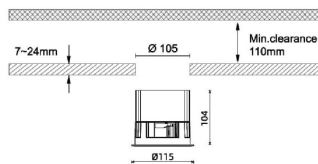

### Waterproof plus

Lavov downlight from the family Waterproof with a power of 15W and an optics 50°. With a total lumen output of 2159lm and a luminous efficiency of 71.95999999999994lm/W. ON/OFF driver. Made in die cast aluminum and finished in White color. IP65 degree of protection.

### Dimensions

**Product dimensions (mm) diam 115mmxheight 104mm**

### Product

<b>Real power (W)</b>	<b>30</b>
<b>Real luminous flux (Lm)</b>	<b>2159</b>
<b>Luminous efficiency (Lm/W)</b>	<b>71.95999999999994</b>
<b>Beam angle (°)</b>	<b>36</b>
<b>IP</b>	<b>IP65</b>
<b>Colour</b>	<b>White</b>
<b>Control gear included</b>	<b>Yes</b>
<b>Control gear</b>	<b>ON/OFF</b>
<b>Flicker Free</b>	<b>Yes</b>
<b>Light source</b>	<b>LED</b>
<b>Type of LED</b>	<b>COB</b>
<b>Colour temperature (K)</b>	<b>3000</b>
<b>Colour consistency (SDCM)</b>	<b>SDCM&lt;3</b>
<b>CRI</b>	<b>90</b>