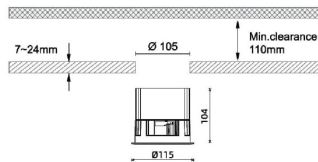

**Waterproof plus**

Lavov downlight from the family Waterproof with a power of 15W and an optics 50o. With a total lumen output of 1780lm and a luminous efficiency of 59.33lm/W. DALI driver. Made in die cast aluminum and finished in White color. IP65 degree of protection.

<b>Item code</b>	<b>86.D042.3343.01</b>
<b>Product type</b>	<b>Outdoor</b>
<b>Category</b>	<b>Recessed Wall &amp; Ceiling</b>
<b>Family</b>	<b>Waterproof plus</b>

<b>Pictograms</b>	    
	   

**Dimensions**

**Product dimensions (mm) diam 115mmxheight 104mm**

**Scheme**

<b>Product</b>	
<b>Real power (W)</b>	<b>30</b>
<b>Real luminous flux (Lm)</b>	<b>1780</b>
<b>Luminous efficiency (Lm/W)</b>	<b>59.33</b>
<b>Beam angle (°)</b>	<b>60</b>
<b>IP</b>	<b>IP65</b>
<b>Colour</b>	<b>White</b>
<b>Control gear included</b>	<b>Yes</b>
<b>Control gear</b>	<b>DALI</b>
<b>Flicker Free</b>	<b>Yes</b>
<b>Light source</b>	<b>LED</b>
<b>Type of LED</b>	<b>COB</b>
<b>Colour temperature (K)</b>	<b>3000</b>
<b>Colour consistency (SDCM)</b>	<b>SDCM&lt;3</b>
<b>CRI</b>	<b>90</b>