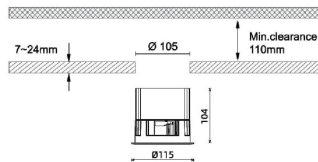

Item code 86.D042.3343.01

Product type Indoor

Category Downlights

Family Waterproof

Subfamily Waterproof plus

Pictograms

Dimensions

Product dimensions (mm) diam 115mm x height 104mm

Scheme

Product

Real power (W) 30

Real luminous flux (Lm) 1780

Luminous efficiency (Lm/W) 59.33

Beam angle (°) 60

IP IP65

Colour White