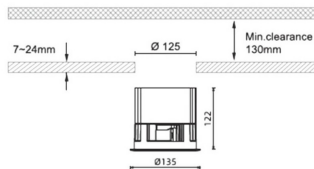

Waterproof plus

Lavov downlight from the family Waterproof with a power of 15W and an optics 50°. With a total lumen output of 3045lm and a luminous efficiency of 74.27lm/W. ON/OFF driver. Made in die cast aluminum and finished in White color. IP65 degree of protection.

Item code	86.D042.4311.01
Product type	Indoor
Category	Downlights
Family	Waterproof
Subfamily	Waterproof plus
Pictograms	

Dimensions

Product dimensions (mm) diam 135mmxheight 122mm

Scheme

Product

Real power (W)	41
Real luminous flux (Lm)	3045
Luminous efficiency (Lm/W)	74.27
Beam angle (°)	15
IP	IP65
Colour	White
Control gear included	Yes
Control gear	ON/OFF
Flicker Free	Yes
Light source	LED
Type of LED	COB
Colour temperature (K)	3000
Colour consistency (SDCM)	SDCM<3
CRI	90