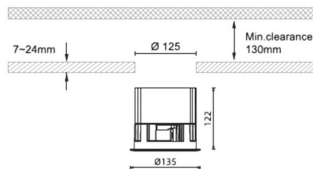

Item code	86.D042.4311.01
Product type	Outdoor
Category	Recessed Wall & Ceiling
Family	Waterproof plus

Pictograms

Dimensions

Product dimensions (mm) diam 135mmxheight 122mm

Scheme

Product

Real power (W)	41
Real luminous flux (Lm)	3045
Luminous efficiency (Lm/W)	74.27
Beam angle (°)	15
IP	IP65
Colour	White
Control gear included	Yes
Control gear	ON/OFF
Flicker Free	Yes
Light source	LED
Type of LED	COB
Colour temperature (K)	3000
Colour consistency (SDCM)	SDCM<3
CRI	90