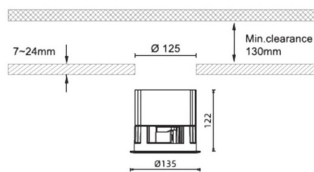

### Waterproof plus

Lavov downlight from the family Waterproof with a power of 15W and an optics 50°. With a total lumen output of 3045lm and a luminous efficiency of 74.27lm/W. ON/OFF driver. Made in die cast aluminum and finished in White color. IP65 degree of protection.

### Dimensions

**Product dimensions (mm) diam 135mmxheight 122mm**

### Product

<b>Real power (W)</b>	<b>41</b>
<b>Real luminous flux (Lm)</b>	<b>3045</b>
<b>Luminous efficiency (Lm/W)</b>	<b>74.27</b>
<b>Beam angle (°)</b>	<b>15</b>
<b>IP</b>	<b>IP65</b>
<b>Colour</b>	<b>White</b>
<b>Control gear included</b>	<b>Yes</b>
<b>Control gear</b>	<b>ON/OFF</b>
<b>Flicker Free</b>	<b>Yes</b>
<b>Light source</b>	<b>LED</b>
<b>Type of LED</b>	<b>COB</b>
<b>Colour temperature (K)</b>	<b>3000</b>
<b>Colour consistency (SDCM)</b>	<b>SDCM&lt;3</b>
<b>CRI</b>	<b>90</b>