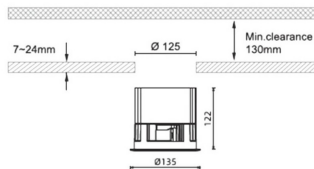

Waterproof plus

Lavov downlight from the family Waterproof with a power of 15W and an optics 50°. With a total lumen output of 3045lm and a luminous efficiency of 74.27lm/W. DALI driver. Made in die cast aluminum and finished in White color. IP65 degree of protection.

Item code	86.D042.4313.01
Product type	Indoor
Category	Downlights
Family	Waterproof
Subfamily	Waterproof plus
Pictograms	

Dimensions

Product dimensions (mm) diam 135mmxheight 122mm

Scheme

Product	
Real power (W)	41
Real luminous flux (Lm)	3045
Luminous efficiency (Lm/W)	74.27
Beam angle (°)	15
IP	IP65
Colour	White
Control gear included	Yes
Control gear	DALI
Flicker Free	Yes
Light source	LED
Type of LED	COB
Colour temperature (K)	3000
Colour consistency (SDCM)	SDCM<3
CRI	90