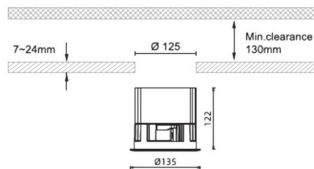

### Waterproof plus

Lavov downlight from the family Waterproof with a power of 15W and an optics 50°. With a total lumen output of 3045lm and a luminous efficiency of 74.27lm/W. DALI driver. Made in die cast aluminum and finished in White color. IP65 degree of protection.

### Dimensions

**Product dimensions (mm) diam 135mmxheight 122mm**

### Scheme

<b>Product</b>	
<b>Real power (W)</b>	<b>41</b>
<b>Real luminous flux (Lm)</b>	<b>3045</b>
<b>Luminous efficiency (Lm/W)</b>	<b>74.27</b>
<b>Beam angle (°)</b>	<b>15</b>
<b>IP</b>	<b>IP65</b>
<b>Colour</b>	<b>White</b>
<b>Control gear included</b>	<b>Yes</b>
<b>Control gear</b>	<b>DALI</b>
<b>Flicker Free</b>	<b>Yes</b>
<b>Light source</b>	<b>LED</b>
<b>Type of LED</b>	<b>COB</b>
<b>Colour temperature (K)</b>	<b>3000</b>
<b>Colour consistency (SDCM)</b>	<b>SDCM&lt;3</b>
<b>CRI</b>	<b>90</b>