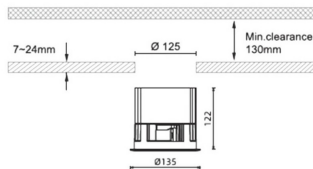

Waterproof plus

Lavov downlight from the family Waterproof with a power of 15W and an optics 50o. With a total lumen output of 3045lm and a luminous efficiency of 74.27lm/W. DALI driver. Made in die cast aluminum and finished in White color. IP65 degree of protection.

Item code	86.D042.4313.01
Product type	Outdoor
Category	Recessed Wall & Ceiling
Family	Waterproof plus

Pictograms	    
	   

Dimensions

Product dimensions (mm) diam 135mmxheight 122mm

Scheme

Product	
Real power (W)	41
Real luminous flux (Lm)	3045
Luminous efficiency (Lm/W)	74.27
Beam angle (°)	15
IP	IP65
Colour	White
Control gear included	Yes
Control gear	DALI
Flicker Free	Yes
Light source	LED
Type of LED	COB
Colour temperature (K)	3000
Colour consistency (SDCM)	SDCM<3
CRI	90