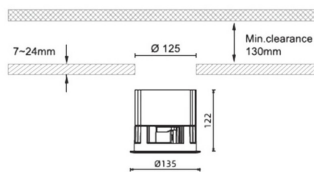

Item code	86.D042.4313.01
Product type	Outdoor
Category	Recessed Wall & Ceiling
Family	Waterproof plus

Pictograms

Dimensions

Product dimensions (mm) diam 135mmxheight 122mm

Scheme

Product

Real power (W)	41
Real luminous flux (Lm)	3045
Luminous efficiency (Lm/W)	74.27
Beam angle (°)	15
IP	IP65
Colour	White
Control gear included	Yes
Control gear	DALI
Flicker Free	Yes
Light source	LED
Type of LED	COB
Colour temperature (K)	3000
Colour consistency (SDCM)	SDCM<3
CRI	90