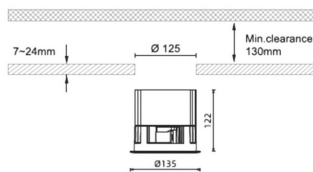

Waterproof plus

Lavov downlight from the family Waterproof with a power of 15W and an optics 50°. With a total lumen output of 3118lm and a luminous efficiency of 76.05lm/W. ON/OFF driver. Made in die cast aluminum and finished in White color. IP65 degree of protection.

| | |
|---------------------|------------------------------------|
| Item code | 86.D042.4321.01 |
| Product type | Outdoor |
| Category | Recessed Wall & Ceiling |
| Family | Waterproof plus |
| Pictograms | |

Dimensions

Product dimensions (mm) diam 135mmxheight 122mm

Scheme

| | |
|-----------------------------------|------------------|
| Product | |
| Real power (W) | 41 |
| Real luminous flux (Lm) | 3118 |
| Luminous efficiency (Lm/W) | 76.05 |
| Beam angle (°) | 24 |
| IP | IP65 |
| Colour | White |
| Control gear included | Yes |
| Control gear | ON/OFF |
| Flicker Free | Yes |
| Light source | LED |
| Type of LED | COB |
| Colour temperature (K) | 3000 |
| Colour consistency (SDCM) | SDCM<3 |
| CRI | 90 |