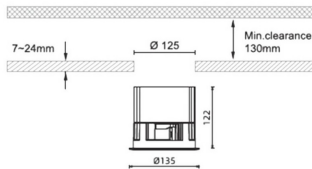

Waterproof plus

Lavov downlight from the family Waterproof with a power of 15W and an optics 50°. With a total lumen output of 3118lm and a luminous efficiency of 76.05lm/W. ON/OFF driver. Made in die cast aluminum and finished in White color. IP65 degree of protection.

Item code	86.D042.4321.01
Product type	Outdoor
Category	Recessed Wall & Ceiling
Family	Waterproof plus
Pictograms	

Dimensions

Product dimensions (mm) diam 135mmxheight 122mm

Scheme

Product	
Real power (W)	41
Real luminous flux (Lm)	3118
Luminous efficiency (Lm/W)	76.05
Beam angle (°)	24
IP	IP65
Colour	White
Control gear included	Yes
Control gear	ON/OFF
Flicker Free	Yes
Light source	LED
Type of LED	COB
Colour temperature (K)	3000
Colour consistency (SDCM)	SDCM<3
CRI	90