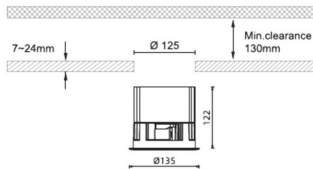

### Dimensions

Product dimensions (mm) diam 135mmxheight 122mm

### Product

Real power (W)	41
Real luminous flux (Lm)	3118
Luminous efficiency (Lm/W)	76.05
Beam angle (°)	24
IP	IP65
Colour	White
Control gear included	Yes
Control gear	DALI
Flicker Free	Yes
Light source	LED
Type of LED	COB
Colour temperature (K)	3000
Colour consistency (SDCM)	SDCM<3
CRI	90