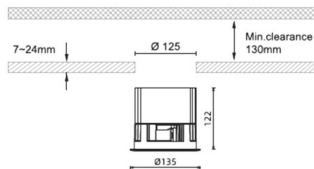

Item code 86.D042.4323.01

Product type Indoor

Category Downlights

Family Waterproof

Subfamily Waterproof plus

Pictograms

Dimensions

Product dimensions (mm) diam 135mm x height 122mm

Scheme

Product

Real power (W) 41

Real luminous flux (Lm) 3118

Luminous efficiency (Lm/W) 76.05

Beam angle (°) 24

IP IP65

Colour White