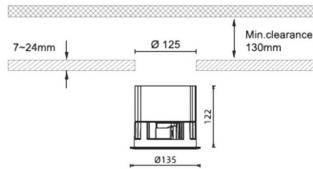

**Waterproof plus**

Lavov downlight from the family Waterproof with a power of 15W and an optics 50o. With a total lumen output of 3118lm and a luminous efficiency of 76.05lm/W. DALI driver. Made in die cast aluminum and finished in White color. IP65 degree of protection.

<b>Item code</b>	<b>86.D042.4323.01</b>
<b>Product type</b>	<b>Outdoor</b>
<b>Category</b>	<b>Recessed Wall &amp; Ceiling</b>
<b>Family</b>	<b>Waterproof plus</b>

<b>Pictograms</b>	    
	   

**Dimensions**

**Product dimensions (mm) diam 135mmxheight 122mm**

**Scheme**

<b>Product</b>	
<b>Real power (W)</b>	<b>41</b>
<b>Real luminous flux (Lm)</b>	<b>3118</b>
<b>Luminous efficiency (Lm/W)</b>	<b>76.05</b>
<b>Beam angle (°)</b>	<b>24</b>
<b>IP</b>	<b>IP65</b>
<b>Colour</b>	<b>White</b>
<b>Control gear included</b>	<b>Yes</b>
<b>Control gear</b>	<b>DALI</b>
<b>Flicker Free</b>	<b>Yes</b>
<b>Light source</b>	<b>LED</b>
<b>Type of LED</b>	<b>COB</b>
<b>Colour temperature (K)</b>	<b>3000</b>
<b>Colour consistency (SDCM)</b>	<b>SDCM&lt;3</b>
<b>CRI</b>	<b>90</b>