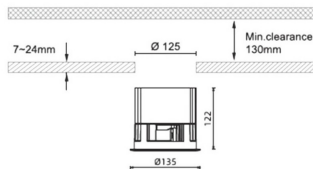

Waterproof plus

Lavov downlight from the family Waterproof with a power of 15W and an optics 50°. With a total lumen output of 3191lm and a luminous efficiency of 77.83lm/W. ON/OFF driver. Made in die cast aluminum and finished in White color. IP65 degree of protection.

Item code	86.D042.4331.01
Product type	Indoor
Category	Downlights
Family	Waterproof
Subfamily	Waterproof plus
Pictograms	

Dimensions

Product dimensions (mm) diam 135mmxheight 122mm

Scheme

Product

Real power (W)	41
Real luminous flux (Lm)	3191
Luminous efficiency (Lm/W)	77.83
Beam angle (°)	36
IP	IP65
Colour	White
Control gear included	Yes
Control gear	ON/OFF
Flicker Free	Yes
Light source	LED
Type of LED	COB
Colour temperature (K)	3000
Colour consistency (SDCM)	SDCM<3
CRI	90