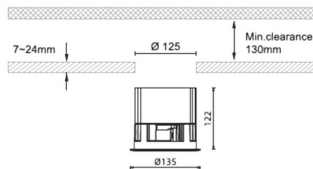

Item code	86.D042.4331.01
Product type	Outdoor
Category	Recessed Wall & Ceiling
Family	Waterproof plus

Pictograms

Dimensions

Product dimensions (mm) diam 135mmxheight 122mm

Scheme

Product

Real power (W)	41
Real luminous flux (Lm)	3191
Luminous efficiency (Lm/W)	77.83
Beam angle (°)	36
IP	IP65
Colour	White
Control gear included	Yes
Control gear	ON/OFF
Flicker Free	Yes
Light source	LED
Type of LED	COB
Colour temperature (K)	3000
Colour consistency (SDCM)	SDCM<3
CRI	90