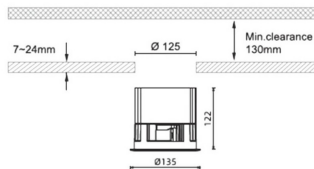

Waterproof plus

Lavov downlight from the family Waterproof with a power of 15W and an optics 50°. With a total lumen output of 3191lm and a luminous efficiency of 77.83lm/W. ON/OFF driver. Made in die cast aluminum and finished in White color. IP65 degree of protection.

Item code	86.D042.4331.01
Product type	Indoor
Category	Downlights
Family	Waterproof
Subfamily	Waterproof plus
Pictograms	

Dimensions

Product dimensions (mm) diam 135mmxheight 122mm

Scheme

Product

Real power (W)	41
Real luminous flux (Lm)	3191
Luminous efficiency (Lm/W)	77.83
Beam angle (°)	36
IP	IP65
Colour	White
Control gear included	Yes
Control gear	ON/OFF
Flicker Free	Yes
Light source	LED
Type of LED	COB
Colour temperature (K)	3000
Colour consistency (SDCM)	SDCM<3
CRI	90