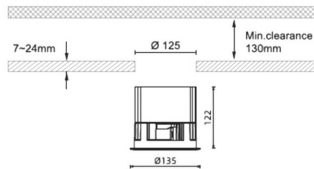

Waterproof plus

Lavov downlight from the family Waterproof with a power of 15W and an optics 50°. With a total lumen output of 3191lm and a luminous efficiency of 77.83lm/W. ON/OFF driver. Made in die cast aluminum and finished in White color. IP65 degree of protection.

Item code	86.D042.4331.01
Product type	Outdoor
Category	Recessed Wall & Ceiling
Family	Waterproof plus
Pictograms	

Dimensions

Product dimensions (mm) diam 135mmxheight 122mm

Scheme

Product	
Real power (W)	41
Real luminous flux (Lm)	3191
Luminous efficiency (Lm/W)	77.83
Beam angle (°)	36
IP	IP65
Colour	White
Control gear included	Yes
Control gear	ON/OFF
Flicker Free	Yes
Light source	LED
Type of LED	COB
Colour temperature (K)	3000
Colour consistency (SDCM)	SDCM<3
CRI	90