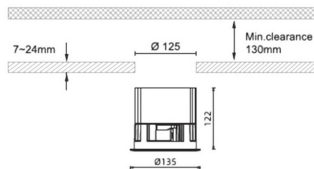

Item code 86.D042.4333.01

Product type Indoor

Category Downlights

Family Waterproof

Subfamily Waterproof plus

Pictograms

Dimensions

Product dimensions (mm) diam 135mm x height 122mm

Scheme

Product

Real power (W) 41

Real luminous flux (Lm) 3191

Luminous efficiency (Lm/W) 77.83

Beam angle (°) 36

IP IP65

Colour White