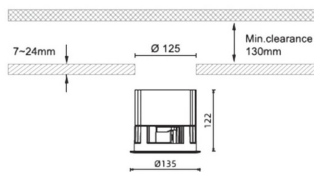

### Waterproof plus

Lavov downlight from the family Waterproof with a power of 15W and an optics 50°. With a total lumen output of 3191lm and a luminous efficiency of 77.83lm/W. DALI driver. Made in die cast aluminum and finished in White color. IP65 degree of protection.

### Dimensions

**Product dimensions (mm)** diam 135mm x height 122mm

### Scheme

<b>Product</b>	
<b>Real power (W)</b>	<b>41</b>
<b>Real luminous flux (Lm)</b>	<b>3191</b>
<b>Luminous efficiency (Lm/W)</b>	<b>77.83</b>
<b>Beam angle (°)</b>	<b>36</b>
<b>IP</b>	<b>IP65</b>
<b>Colour</b>	<b>White</b>
<b>Control gear included</b>	<b>Yes</b>
<b>Control gear</b>	<b>DALI</b>
<b>Flicker Free</b>	<b>Yes</b>
<b>Light source</b>	<b>LED</b>
<b>Type of LED</b>	<b>COB</b>
<b>Colour temperature (K)</b>	<b>3000</b>
<b>Colour consistency (SDCM)</b>	<b>SDCM&lt;3</b>
<b>CRI</b>	<b>90</b>