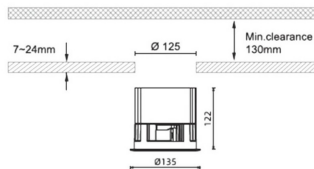

### Waterproof plus

Lavov downlight from the family Waterproof with a power of 15W and an optics 50°. With a total lumen output of 3191lm and a luminous efficiency of 77.83lm/W. DALI driver. Made in die cast aluminum and finished in White color. IP65 degree of protection.

### Dimensions

**Product dimensions (mm) diam 135mmxheight 122mm**

### Scheme

<b>Product</b>	
<b>Real power (W)</b>	<b>41</b>
<b>Real luminous flux (Lm)</b>	<b>3191</b>
<b>Luminous efficiency (Lm/W)</b>	<b>77.83</b>
<b>Beam angle (°)</b>	<b>36</b>
<b>IP</b>	<b>IP65</b>
<b>Colour</b>	<b>White</b>
<b>Control gear included</b>	<b>Yes</b>
<b>Control gear</b>	<b>DALI</b>
<b>Flicker Free</b>	<b>Yes</b>
<b>Light source</b>	<b>LED</b>
<b>Type of LED</b>	<b>COB</b>
<b>Colour temperature (K)</b>	<b>3000</b>
<b>Colour consistency (SDCM)</b>	<b>SDCM&lt;3</b>
<b>CRI</b>	<b>90</b>