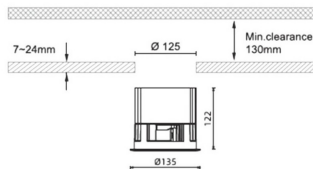

Waterproof plus

Lavov downlight from the family Waterproof with a power of 15W and an optics 50°. With a total lumen output of 3141lm and a luminous efficiency of 76.61lm/W. ON/OFF driver. Made in die cast aluminum and finished in White color. IP65 degree of protection.

Item code	86.D042.4341.01
Product type	Indoor
Category	Downlights
Family	Waterproof
Subfamily	Waterproof plus
Pictograms	

Dimensions

Product dimensions (mm) diam 135mmxheight 122mm

Scheme

Product

Real power (W)	41
Real luminous flux (Lm)	3141
Luminous efficiency (Lm/W)	76.61
Beam angle (°)	60
IP	IP65
Colour	White
Control gear included	Yes
Control gear	ON/OFF
Flicker Free	Yes
Light source	LED
Type of LED	COB
Colour temperature (K)	3000
Colour consistency (SDCM)	SDCM<3
CRI	90