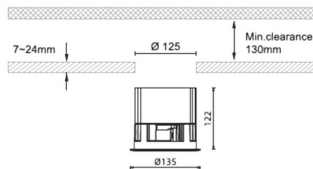

Item code	86.D042.4341.01
Product type	Outdoor
Category	Recessed Wall & Ceiling
Family	Waterproof plus

Pictograms

Dimensions

Product dimensions (mm) diam 135mmxheight 122mm

Scheme

Product

Real power (W)	41
Real luminous flux (Lm)	3141
Luminous efficiency (Lm/W)	76.61
Beam angle (°)	60
IP	IP65
Colour	White
Control gear included	Yes
Control gear	ON/OFF
Flicker Free	Yes
Light source	LED
Type of LED	COB
Colour temperature (K)	3000
Colour consistency (SDCM)	SDCM<3
CRI	90