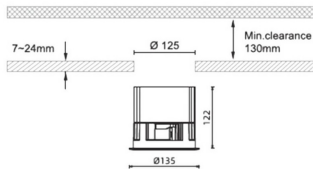

Waterproof plus

Lavov downlight from the family Waterproof with a power of 15W and an optics 50°. With a total lumen output of 3141lm and a luminous efficiency of 76.61lm/W. ON/OFF driver. Made in die cast aluminum and finished in White color. IP65 degree of protection.

Item code	86.D042.4341.01
Product type	Outdoor
Category	Recessed Wall & Ceiling
Family	Waterproof plus
Pictograms	

Dimensions

Product dimensions (mm) diam 135mmxheight 122mm

Scheme

Product	
Real power (W)	41
Real luminous flux (Lm)	3141
Luminous efficiency (Lm/W)	76.61
Beam angle (°)	60
IP	IP65
Colour	White
Control gear included	Yes
Control gear	ON/OFF
Flicker Free	Yes
Light source	LED
Type of LED	COB
Colour temperature (K)	3000
Colour consistency (SDCM)	SDCM<3
CRI	90