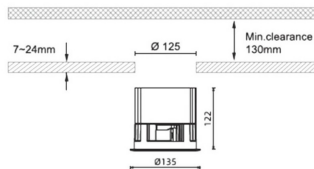

### Waterproof plus

Lavov downlight from the family Waterproof with a power of 15W and an optics 50°. With a total lumen output of 3141lm and a luminous efficiency of 76.61lm/W. DALI driver. Made in die cast aluminum and finished in White color. IP65 degree of protection.

### Dimensions

**Product dimensions (mm) diam 135mmxheight 122mm**

### Scheme

<b>Product</b>	
<b>Real power (W)</b>	<b>41</b>
<b>Real luminous flux (Lm)</b>	<b>3141</b>
<b>Luminous efficiency (Lm/W)</b>	<b>76.61</b>
<b>Beam angle (°)</b>	<b>60</b>
<b>IP</b>	<b>IP65</b>
<b>Colour</b>	<b>White</b>
<b>Control gear included</b>	<b>Yes</b>
<b>Control gear</b>	<b>DALI</b>
<b>Flicker Free</b>	<b>Yes</b>
<b>Light source</b>	<b>LED</b>
<b>Type of LED</b>	<b>COB</b>
<b>Colour temperature (K)</b>	<b>3000</b>
<b>Colour consistency (SDCM)</b>	<b>SDCM&lt;3</b>
<b>CRI</b>	<b>90</b>