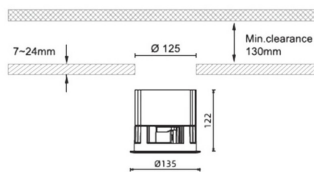

Item code	86.D042.4343.01
Product type	Outdoor
Category	Recessed Wall & Ceiling
Family	Waterproof plus

Pictograms

Dimensions

Product dimensions (mm) diam 135mmxheight 122mm

Scheme

Product

Real power (W)	41
Real luminous flux (Lm)	3141
Luminous efficiency (Lm/W)	76.61
Beam angle (°)	60
IP	IP65
Colour	White
Control gear included	Yes
Control gear	DALI
Flicker Free	Yes
Light source	LED
Type of LED	COB
Colour temperature (K)	3000
Colour consistency (SDCM)	SDCM<3
CRI	90