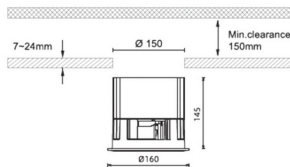

Waterproof plus

Lavov downlight from the family Waterproof with a power of 15W and an optics 50°. With a total lumen output of 4456lm and a luminous efficiency of 74.27lm/W. ON/OFF driver. Made in die cast aluminum and finished in White color. IP65 degree of protection.

Item code	86.D042.5311.01
Product type	Indoor
Category	Downlights
Family	Waterproof
Subfamily	Waterproof plus
Pictograms	

Dimensions

Product dimensions (mm) diam 160mmxheight 145mm

Scheme

Product

Real power (W)	60
Real luminous flux (Lm)	4456
Luminous efficiency (Lm/W)	74.27
Beam angle (°)	15
IP	IP65
Colour	White
Control gear included	Yes
Control gear	ON/OFF
Flicker Free	Yes
Light source	LED
Type of LED	COB
Colour temperature (K)	3000
Colour consistency (SDCM)	SDCM<3
CRI	90