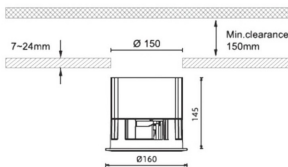

Item code 86.D042.5313.01

Product type Indoor

Category Downlights

Family Waterproof

Subfamily Waterproof plus

Pictograms

Dimensions

Product dimensions (mm) diam 160mm x height 145mm

Scheme

Product

Real power (W) 60

Real luminous flux (Lm) 4456

Luminous efficiency (Lm/W) 74.27

Beam angle (°) 15

IP IP65

Colour White